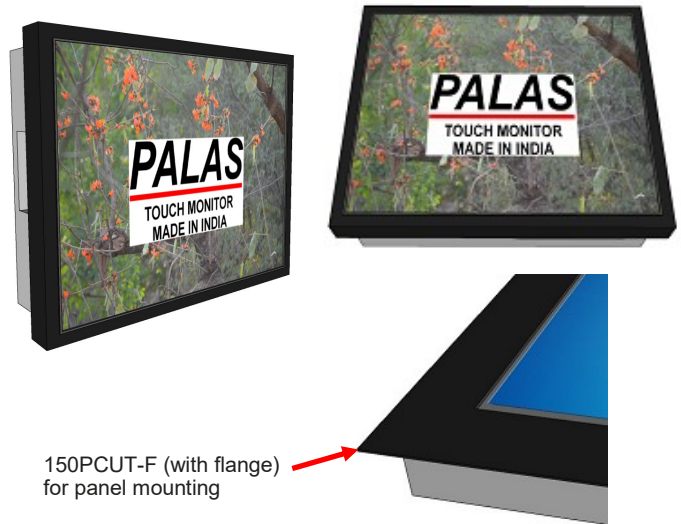

38cm / 15" Single Touch Monitor 150PCUT Data Sheet

PALAS

ISO9001-2015; ISO14001-2015

Model	150PCUMt
Display Size	38cm (15")
Front Bezel	Metal Bezel;
Touch Screen Monitor	
Touch Screen	Capacitive Single Touch
Input Method	Bare Finger or Smart Pen
Touch Response Time	Less Than 5.4 ms
Accuracy	Within 1% of True Position
Surface Finish	Anti-Reflective
Surface Obstruction	Not Affected By Surface Contaminants Like Dust, Grease, Moisture, Liquids, Paan Stains. Resistant To Most Corrosives
Format	4:3
Display Area (mm)	304 x 228
Pixel Pitch	0.297
Brightness (cd/m ²)	Standard 250. Optional Up To 2000
Resolution	1024 x 768
Viewing Angle	H160, V150

Others

Operating Temp	Standard 0 - 50° C; Optional 0 - 70° C
Relative Humidity	85% Non-Condensing
Environment	Can Be Sanitised By Wiping With Alcohol. Front Face Protected From Sprays Of Water. Optional Up To IP67.
Power Connectors Display connectors	19VDC / 220VAC Standard HDMI; Optional VGA
Power (W)	<100
Warranty	Standard 1 Year, Carry-In. Optional Up To 5 Years
Country of Origin (COO)	Made in India

PALAS Single-Touch Monitors (PCxx series)
Palas Touch Monitors, based on Capacitive touch technology, offer fast, accurate touch with a response time of just 5 ms, amongst the world's fastest.

Touch operation unaffected by liquids, dust, dirt, grease

Unique metal frame PCs for use in harsh environments. Rugged design. Easy mounting through VESA mounts. Anti-reflective.

Palas manufactures in India:

- Touchscreen monitors, Touch All-in-ones
 - Industrial Touch Panel PCs, Rugged touch systems
 - Smart Card Readers for ATMs, Kiosks, Vending
 - Interactive Digital Signage Systems for Malls, Factories, Buildings
 - Self-service kiosks for restaurants
 - Smart City Information & Transaction kiosks
- With technical assistance for many products from 3M, USA or Sankyo, Japan